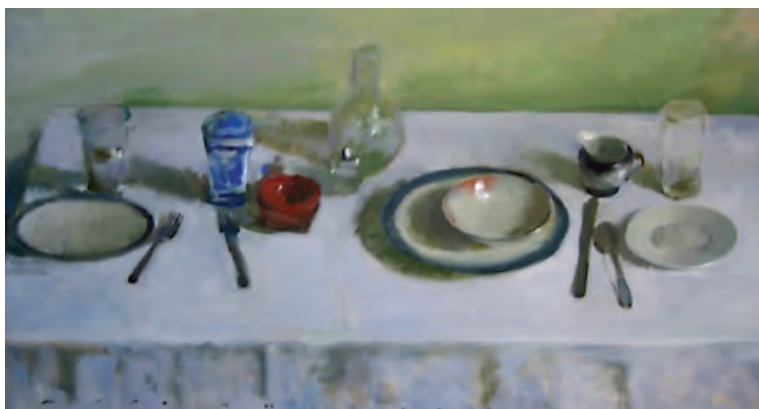

*It's a Bright Morning* Original oil on linen 30"x 40"

# WHITNEY GALLERY

contemporary fine art Laguna Beach

Marc Whitney

Saturday Morning

32" x 40"

Marc Whitney

View

30" x 40"